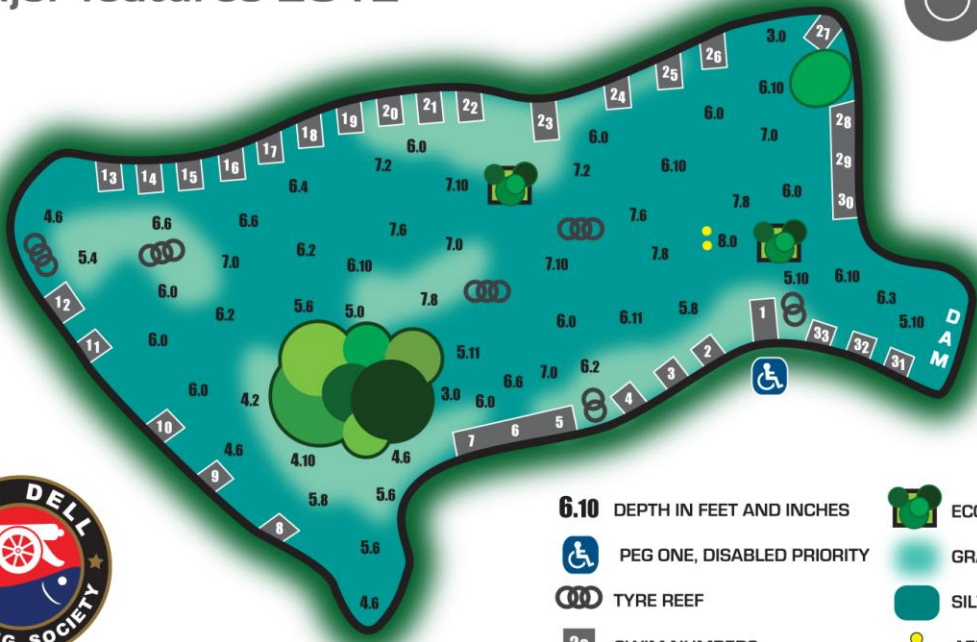

THE DELL

major features 2012

- 6.10** DEPTH IN FEET AND INCHES
- PEG ONE, DISABLED PRIORITY
- TYRE REEF
- SWIM NUMBERS
- ECO ISLAND
- GRAVEL
- SILT
- AERATION PIPES